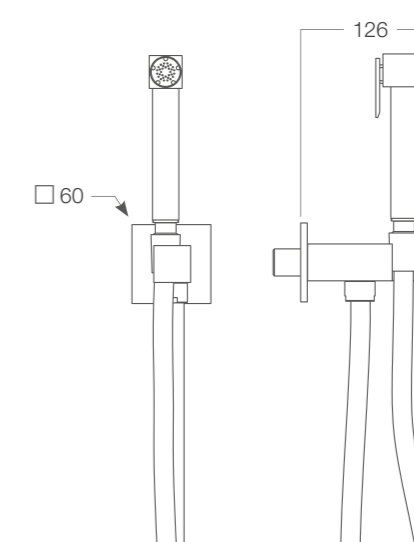

SH 802
✓ G. 1/2" M