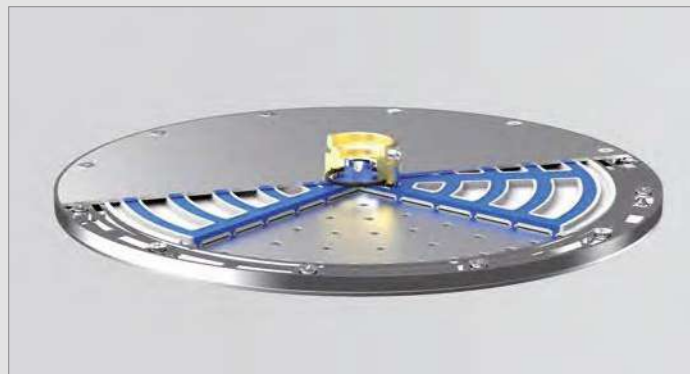

GRAFFIO si distingue per i requisiti tecnici, le soluzioni innovative di installazione e l'utilizzo di materiali all'avanguardia.

I vantaggi di alcuni prodotti non sono sempre evidenti ma emergono con l'utilizzo.

1. EASY FIXING: requisito semplice che rende facile e sicura l'installazione e la manutenzione.
2. MEMBRANE INTELLIGENTI e GETTI INNOVATIVI IN SILICONE per raggiungere minore spreco d'acqua ed energia e più comfort senza rilascio d'acqua alla chiusura dei rubinetti.
3. Le cosiddette LISTARELLE dei soffioni ONE WAY termo-cromatiche permettono design innovativi e forniscono informazioni.
4. Il SILICONE è il miglior materiale utilizzabile per i soffioni doccia. Materiale igienico, indistruttibile e di facile pulizia, può essere lavato anche in lavastoviglie. I soffioni ISPEZIONABILI della linea GRAFFIO garantiscono la possibilità di una semplice manutenzione che permette di avere nel tempo prodotti efficienti.
5. DIFFUSORI: l'acqua all'interno dei soffioni viene distribuita in modo omogeneo grazie all'utilizzo di un apposito diffusore.
6. LIMITATORI DI PORTATA: tutti i prodotti aziendali vengono studiati nell'ottica del miglior rapporto tra risparmio d'acqua ed energia e funzionalità.
7. DEVIATORE MINIMALISTA: un progetto semplice ed innovativo che garantisce facilità di utilizzo e libertà progettuale.
8. BRACCI RINFORZATI: garantiscono un'installazione più sicura anche per i soffioni di grandi dimensioni.
9. FISSAGGIO A SLITTA: è ideale per le applicazioni più moderne, dove le pareti in cartongesso permettono agli architetti maggiore flessibilità. Fissare il prodotto alla parete senza pesare sulle tubature garantisce una perfetta applicazione anche in fase di ristrutturazione.

TECNICA

GRAFFIO distinguishes itself through its technical requisites; innovative solution for its installation and the utilisation of modern materials.

The advantages of many products are not always so evident, their quality emerges through their utilisation.