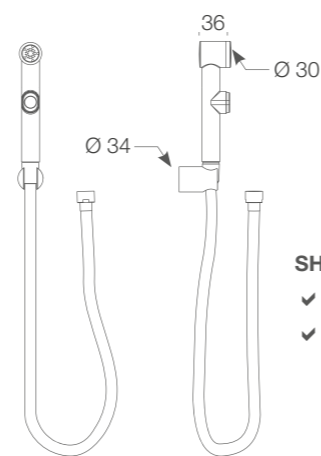

SH 703
✓ H 167 mm
✓ G. 1/2" F