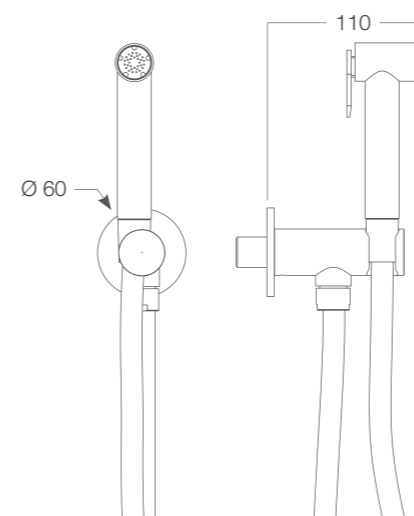

SH 801
✓ G. 1/2" M