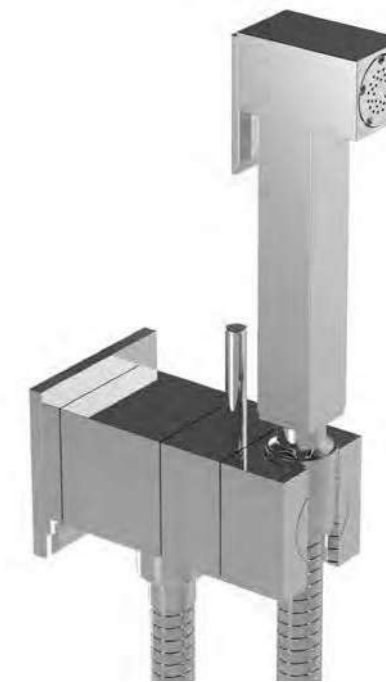

Presacqua PADLOCK monoacqua con supporto tondo e comando di sicurezza, doccia igienica a pulsante STELLA in ottone, flessibile ULTRAFLEX 1200 mm.

✓ KSPAT100-07

PADLOCK water inlet with round security holder, STELLA brass hygienic shower with trigger, ULTRAFLEX flexible hose 1200 mm.

Prise d'eau PADLOCK avec support rond et déclencheur de sécurité, douchette hygiénique STELLA en laiton avec poussoir, flexible ULTRAFLEX 1200 mm.

VARIANTI / Variations / Variantes

- ORO / BS / RS / NS ..... € 235,00
- CR ..... € 155,00
- NEO / BIO ..... € 210,00

Presacqua PADLOCK monoacqua con supporto quadro e comando di sicurezza, doccia igienica a pulsante NAMIR in ottone, flessibile ULTRAFLEX 1200 mm.

✓ KSPAQ100-09

PADLOCK water inlet with square security holder, NAMIR brass hygienic shower with trigger, ULTRAFLEX flexible hose 1200 mm.

Prise d'eau PADLOCK avec support carré et déclencheur de sécurité, douchette hygiénique NAMIR en laiton avec poussoir, flexible ULTRAFLEX 1200 mm.

VARIANTI / Variations / Variantes

- ORO / BS / RS / NS ..... € 375,00
- CR ..... € 250,00
- NEO / BIO ..... € 350,00

Miscelatore shut-off progressivo ad incasso PADLOCK con supporto tondo e comando di sicurezza, doccia igienica a pulsante STELLA in ottone, flessibile ULTRAFLEX 1200 mm.

✓ KSPAT101-07

PADLOCK shut-off mixer with progressive cartridge and round security holder, STELLA brass hygienic shower with trigger, ULTRAFLEX flexible hose 1200 mm.

Mitigeur shut-off PADLOCK progressif encastré avec support rond et déclencheur de sécurité, douchette hygiénique STELLA en laiton avec poussoir, flexible ULTRAFLEX 1200 mm.

VARIANTI / Variations / Variantes

- ORO / BS / RS / NS ..... € 480,00
- CR ..... € 320,00
- NEO / BIO ..... € 450,00