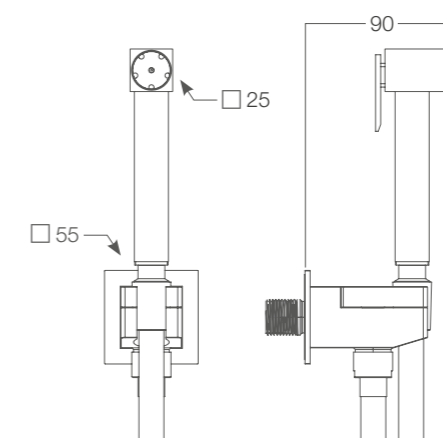

KSPAQ100-09-01

- ✓ H 143,5 mm
- ✓ G. 1/2"