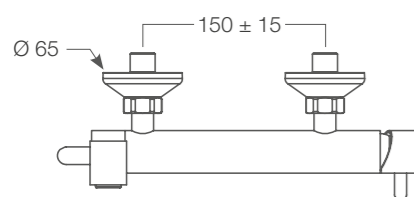

SH 603 / SH 601
SH 613 / SH 611
✓ L 266 mm
✓ G. 1/2" M