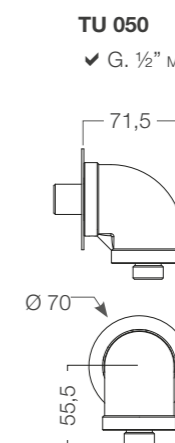

TU 050
✓ G. 1/2" M