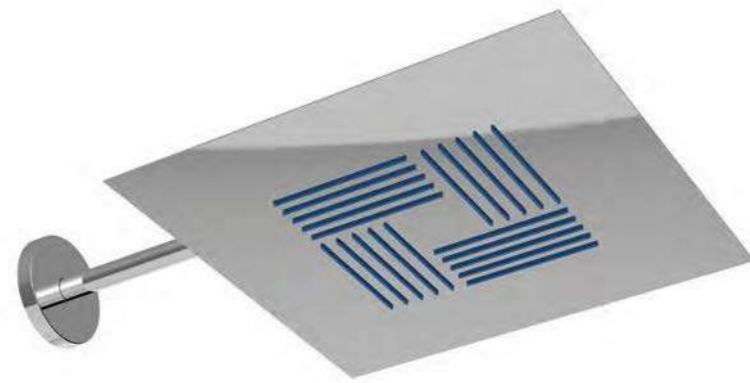

**Soffione quadro ONE WAY 470x470 mm,
braccio doccia tondo 500 mm.**

✓ **OW 802**

ONE WAY square showerhead 470x470 mm,
round shower arm 500 mm.

Pomme de douche carrée ONE WAY
470x470 mm, bras mural rond 500 mm.

VARIANTI / Variations / Variantes

- NE.....€ 770,00
- T.....€ 840,00

NE - Strisce nere/Black stripes/Baguettes noir

T - Strisce termocromatiche/Thermochromic stripes/Baguettes thermochromique

OW 801

- 300x300 mm
- ✓ L 540 mm
- ✓ G. 1/2" M

OW 802

- 470x470 mm
- ✓ L 712 mm
- ✓ G. 1/2" M

Soffione quadro ONE WAY 300x300 mm.

✓ **OW 001**

ONE WAY square showerhead 300x300 mm.

Pomme de douche carrée ONE WAY 300x300 mm.

VARIANTI / Variations / Variantes

- NE.....€ 365,00
- T.....€ 385,00