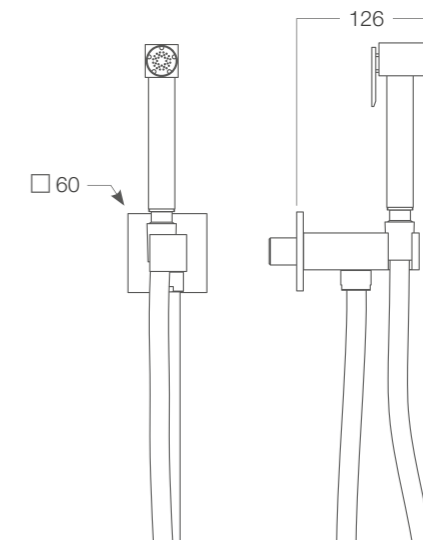

SH 802
✓ G. 1/2" M