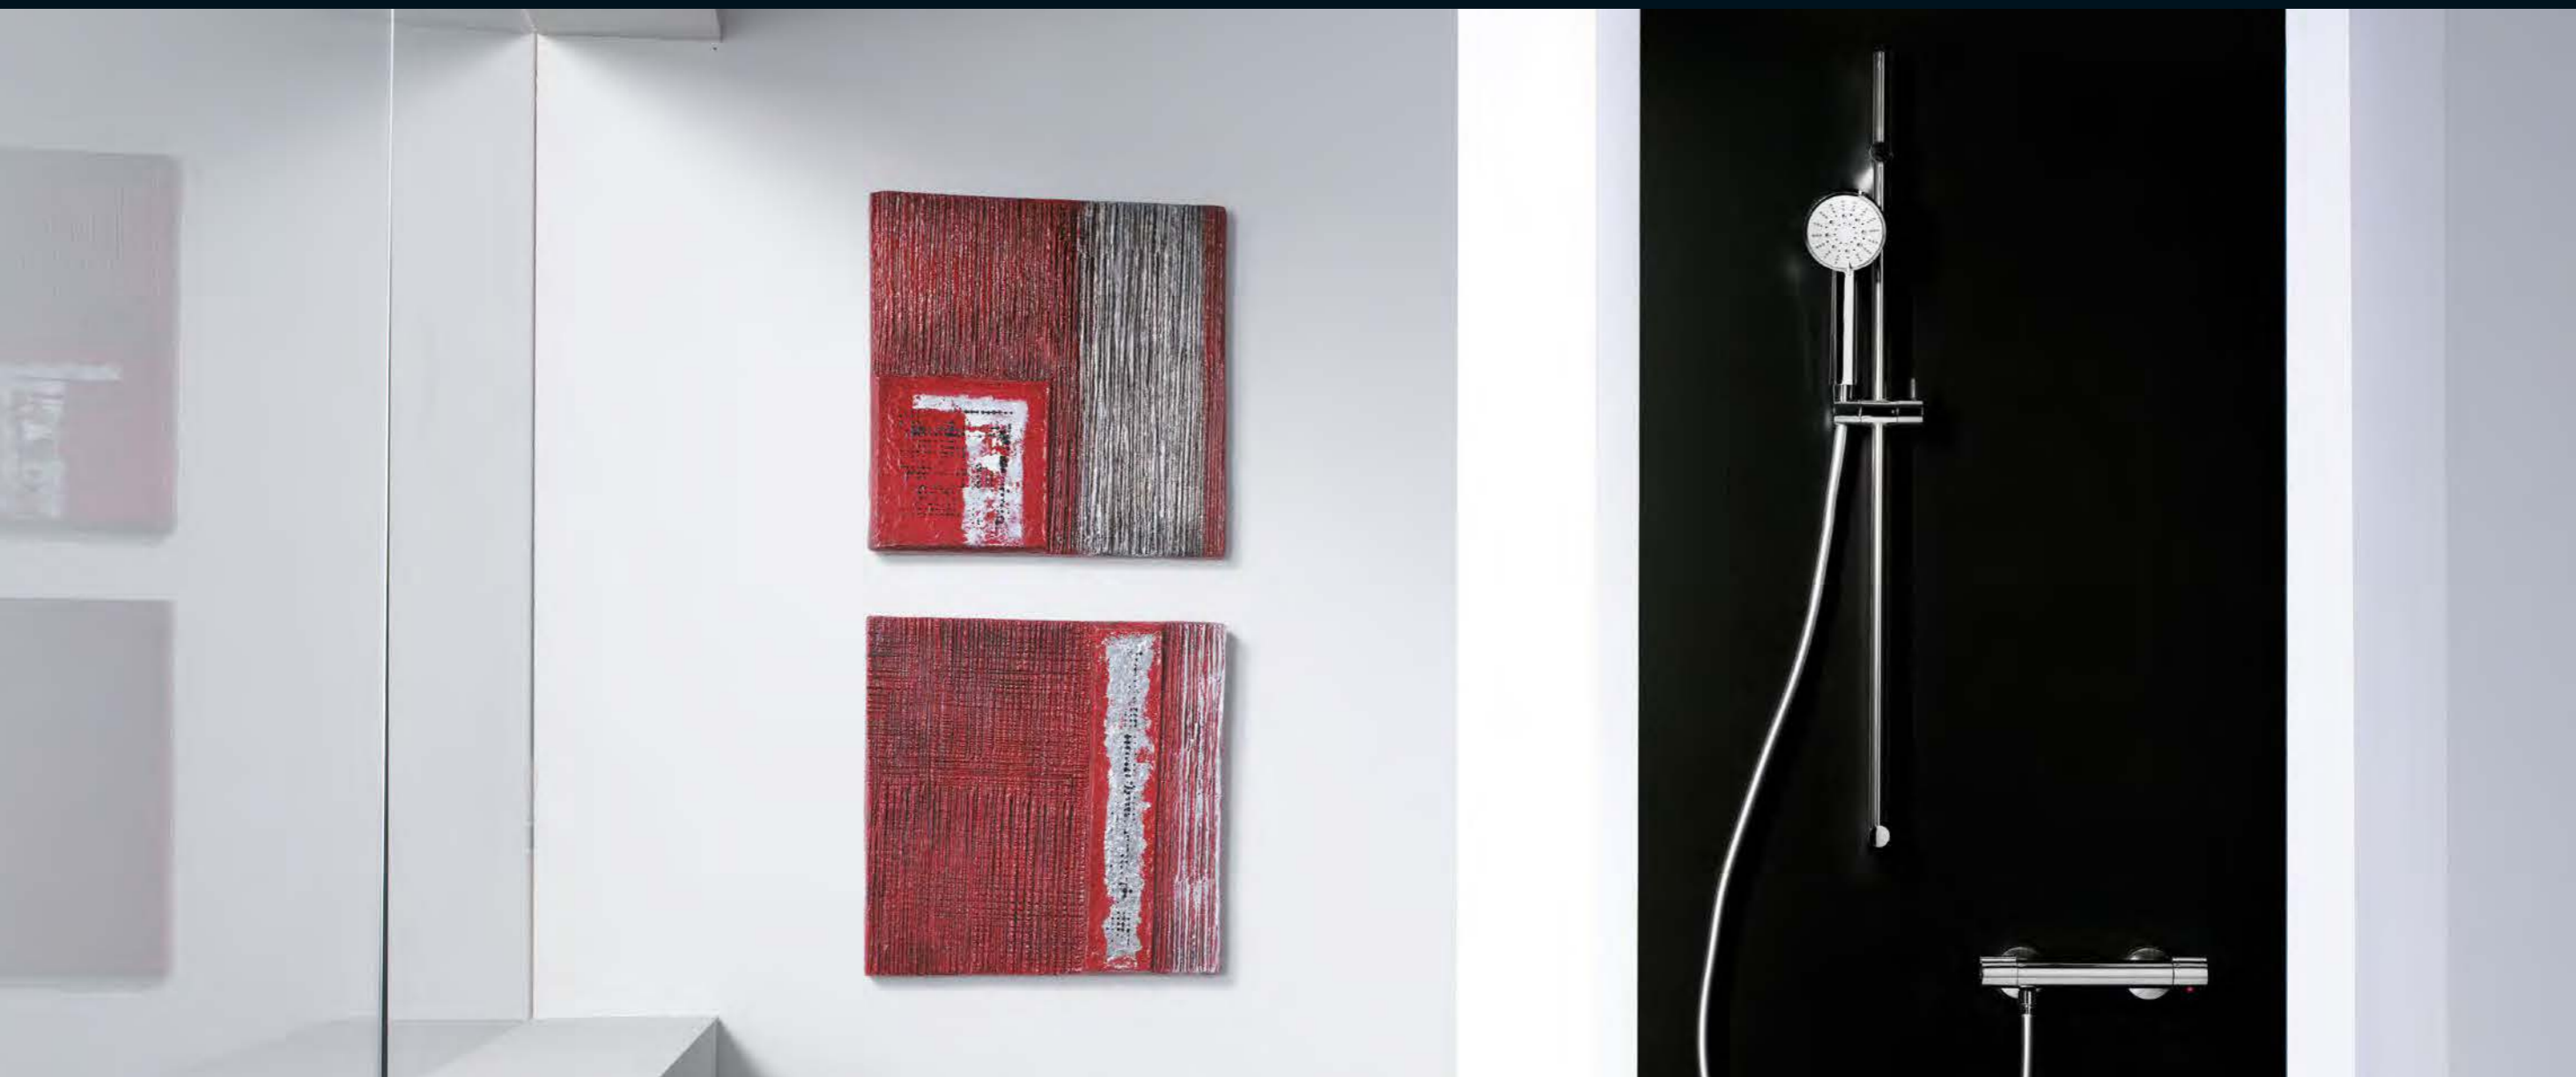

Fare bene le cose semplici. I saliscendi Graffio si distinguono per la pulizia delle forme, la solidità dei componenti, la lucentezza delle cromature, le doccette perfettamente abbinata. Semplici da coordinare con qualsiasi rubinetteria, possono essere accessoriati con prese acqua dedicate.

Simple things done well. The sliding wall mount Graffio distinguishes itself by its streamline shape, solid components and shiny chrome finishing, perfectly matching shower heads. Simple to match to any taps and accessories.

Bien faire les choses simples. Les complets douche Graffio se distinguent par la pureté des formes, la solidité des composants, l'éclat du chrome, la parfaite combinaison des douches. Leur composition avec la robinetterie est facile. Ils peuvent être complétés par des prises d'eau de style approprié.

Saliscendi