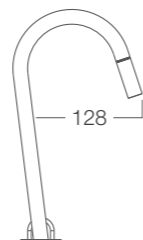

Miscelatore lavabo termostatico alto HOOK,
2 fori, "touch".

✓ HO 001

HOOK thermostatic washbasin mixer,
high spout, 2 holes, "touch".

Mitigeur lavabo thermostatique haut HOOK,
2 trous, "touch".

VARIANTI / Variations / Variantes

■ CR ..... € 780,00

Miscelatore lavabo alto HOOK,
2 fori, cartuccia ceramica, "touch".

✓ HO 101

HOOK high spout washbasin mixer,
2 holes, ceramic cartridge, "touch".

Mitigeur lavabo haut HOOK,
2 trous, cartouche céramique, "touch".

VARIANTI / Variations / Variantes

■ CR ..... € 740,00

Miscelatore lavabo termostatico alto HOOK,
su piastra, "touch".

✓ HO 002

HOOK thermostatic washbasin mixer,
high spout, deck mounted, "touch".

Mitigeur lavabo thermostatique haut HOOK,
sur plaque, "touch".

VARIANTI / Variations / Variantes

■ CR ..... € 850,00

Miscelatore lavabo alto HOOK,
su piastra, cartuccia ceramica, "touch".

✓ HO 102

HOOK high spout washbasin mixer,
deck mounted, ceramic cartridge, "touch".

Mitigeur lavabo haut HOOK, sur plaque,
cartouche céramique, "touch".

VARIANTI / Variations / Variantes

■ CR ..... € 800,00

SENZA SCARICO/Without waste/Sans vidage.

HO 001 / HO 101

- ✓ Ø 20 mm
- ✓ H 321 mm
- ✓ / 7°

SENZA SCARICO/Without waste/Sans vidage.

HO 002 / HO 102

- ✓ Ø 20 mm
- ✓ H 321 mm
- ✓ / 7°