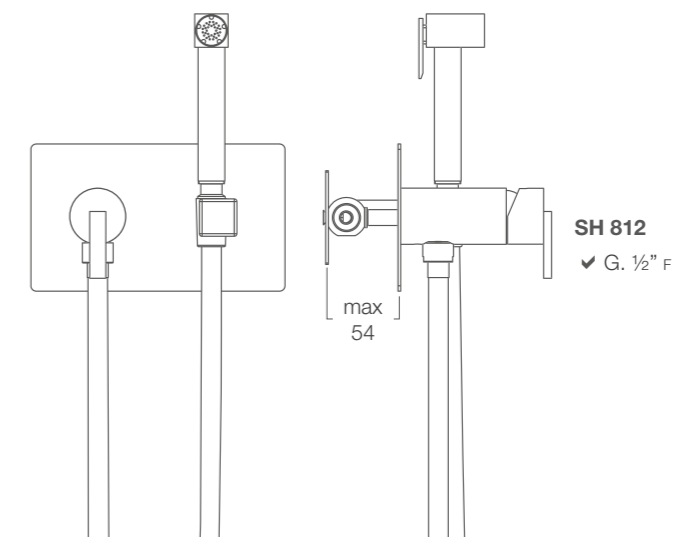

ORO - Oro/Gold/Or BS - Bronzo spazzolato/Brushed brass/Laiton brossé
RS - Rame spazzolato/Brushed copper/Cuivre brossé
NS - Nickel spazzolato/Brushed nickel/Nickel brossé
BIO - Bianco opaco/Matte white/Blanche mate
NEO - Nero opaco/Matte black/Noire mate CR - Cromo/Chrome

Miscelatore PRIMA PLUS incasso con supporto in ottone e piastra rettangolare 190x110 mm, doccia igienica a pulsante NAMIR quadra in ottone, flessibile SILVER 1200 mm.

✓ SH 812

PRIMA PLUS built-in mixer with brass shower holder and rectangular plate 190x110 mm, NAMIR brass square hygienic shower with trigger, SILVER flexible hose 1200 mm.

Mitigeur PRIMA PLUS encastré avec support en laiton et plaque rectangulaire 190x110 mm, douchette hygiénique carrée à levier NAMIR en laiton, flexible SILVER 1200 mm.

VARIANTI / Variations / Variantes

- ORO / BS / RS / NS ..... € 355,00
- CR ..... € 275,00
- NEO / BIO ..... € 345,00