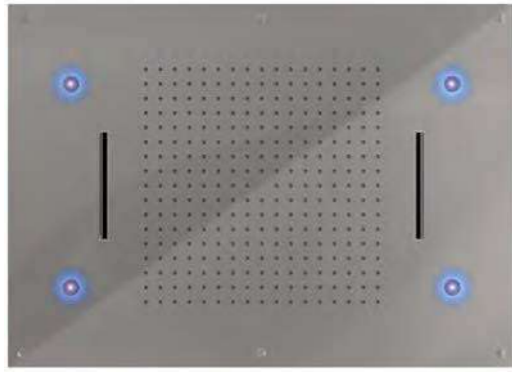

Soffione rettangolare GIPZY
700x500 mm ad incasso,
2 cascate, cromoterapia
con radiocomando.

✓ GY 271

GIPZY rectangular ceiling mounted showerhead 700x500 mm, 2 cascades, chromotherapy with remote control.

Pomme de douche plafond rectangulaire GIPZY 700x500 mm, encastrée, 2 cascades, chromothérapie avec radiocommande.

VARIANTI / Variations / Variantes

- IX ..... € 1.950,00
- ORO ..... € 2.250,00
- NEO / BIO ..... € 2.100,00