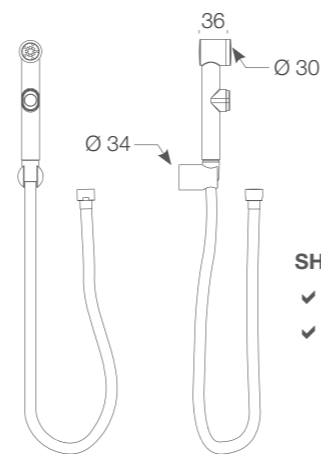

SH 703
✓ H 167 mm
✓ G. 1/2" F