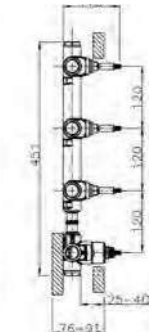

TET 021

- ✓ L 150 mm
- ✓ H 390 mm
- ✓ G. 1/2" F

TEQ 021

- ✓ L 150 mm
- ✓ H 338 mm
- ✓ G. 1/2" F

TET 023

- ✓ L 150 mm
- ✓ H 510 mm
- ✓ G. 1/2" F

TEQ 023

- ✓ L 150 mm
- ✓ H 458 mm
- ✓ G. 1/2" F