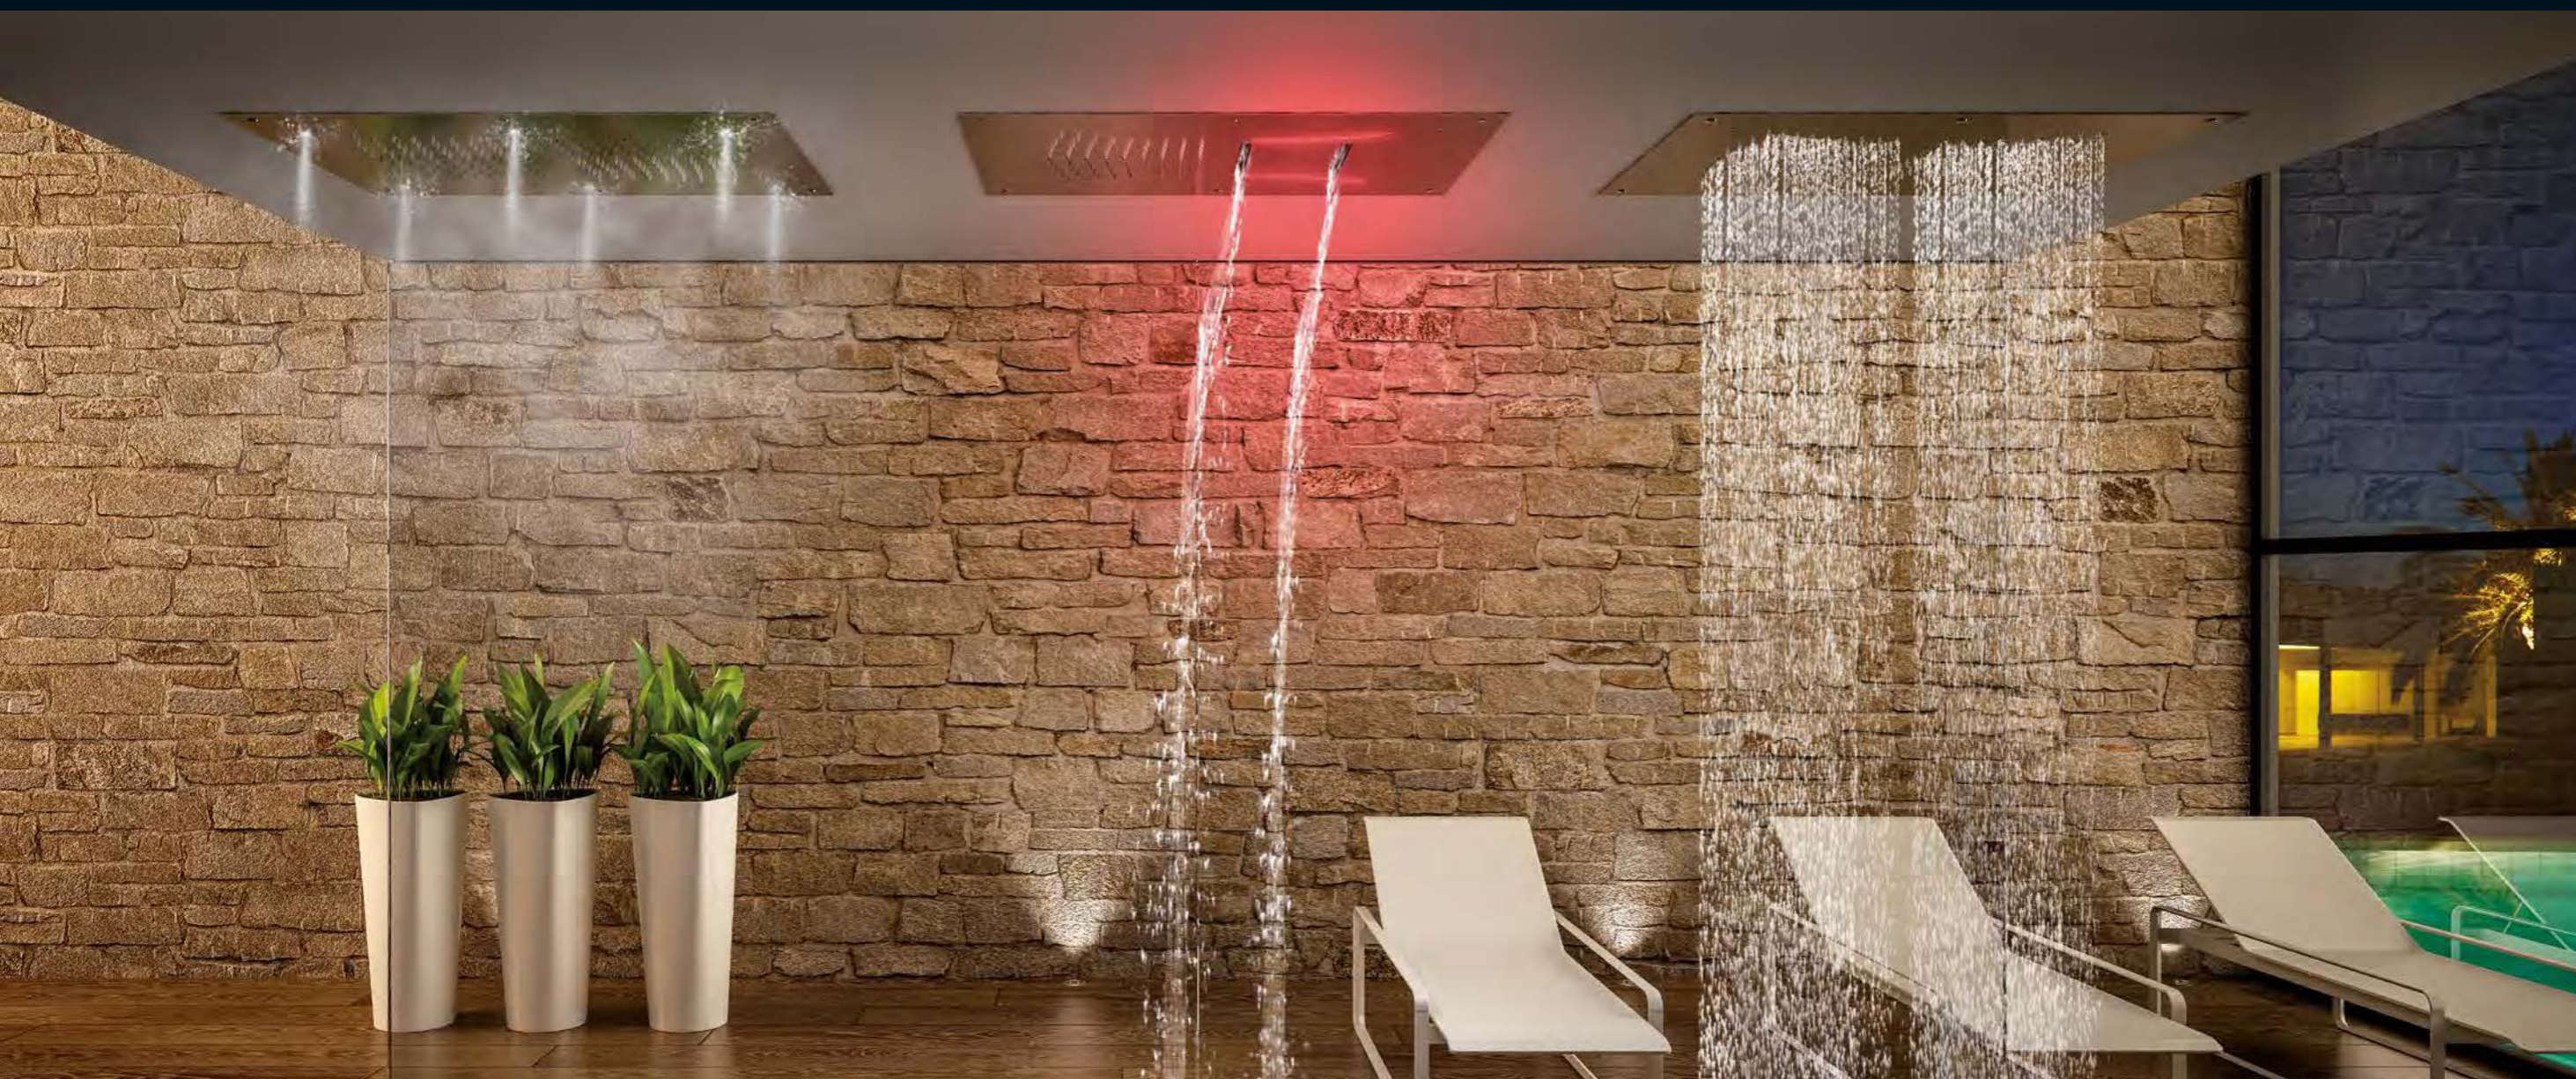

La collezione completa di soffioni a soffitto KINGS offre anche versioni multifunzione: soffioni di grandi dimensioni disponibili con rilassanti getti a pioggia, cascate energizzanti e rinfrescanti nebulizzatori. Per portare il Wellness nella propria casa.

The complete collection of ceiling shower heads KINGS offers also multifunction versions: larger showerheads available with relaxing rainfall jets, energising waterfalls and refreshing nebulizers. To bring wellbeing home.

La collection complète de ciels de pluie KINGS offre aussi des versions multifonctions: des ciels de pluie grands formats disponibles avec des jets pluie relaxants, des cascades revitalisantes et des jets nébulisés rafraichissants. Ils permettent d'avoir le Wellness chez soi.

Kings