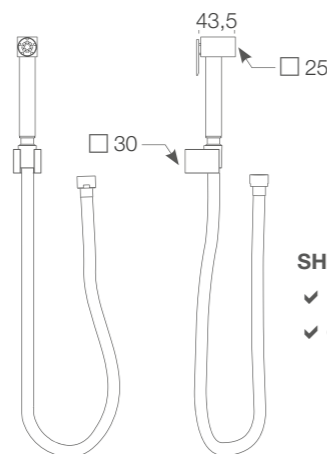

SH 702
✓ H 143,5 mm
✓ G. 1/2" F