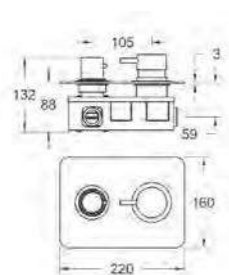

TET 007-01

- ✓ L 160 mm
- ✓ H 220 mm
- ✓ G. 1/2" F