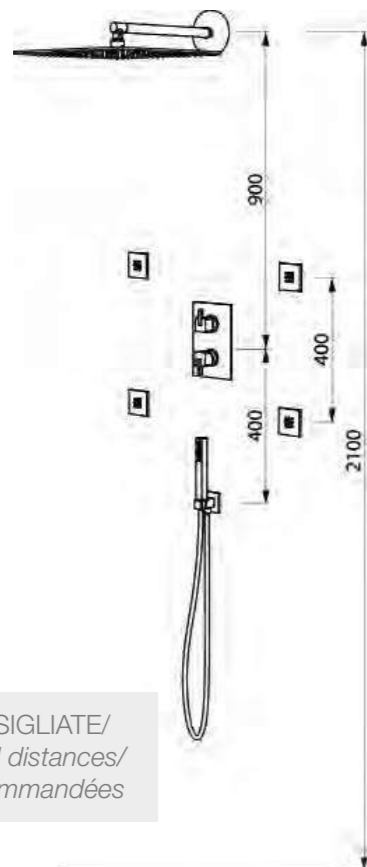

Ambiente tondo.
Braccio, soffione, miscelatore incasso,
presa acqua c/sup, doccia e flex, 4 gettini.

✓ AM 030 M

Complete round shower setting.
Wall arm, shower head, concealed mixer, water outlet with support,
handshower and flexible hose, 4 body sprays.

Ambiance complète ronde.
Bras mural, pomme de douche, mitigeur à encastrer, prise d'eau
avec support, douchette et flexible, 4 jets latéraux.

VARIANTI / Variations / Variantes
■ CR ..... € 1.240,00

Ambiente quadro.
Braccio, soffione, miscelatore incasso,
presa acqua c/sup, doccia e flex, 4 gettini.

✓ AM 430 M

Complete squared shower setting.
Wall arm, shower head, concealed mixer, water outlet with support,
handshower and flexible hose, 4 body sprays.

Ambiance complète carrée.
Bras mural, pomme de douche, mitigeur à encastrer, prise d'eau
avec support, douchette et flexible, 4 jets latéraux.

VARIANTI / Variations / Variantes
■ CR ..... € 1.320,00

AM 030 / AM 430
Ø 400 mm
□ 400x400 mm
✓ H 210 mm
✓ G. 1/2" M