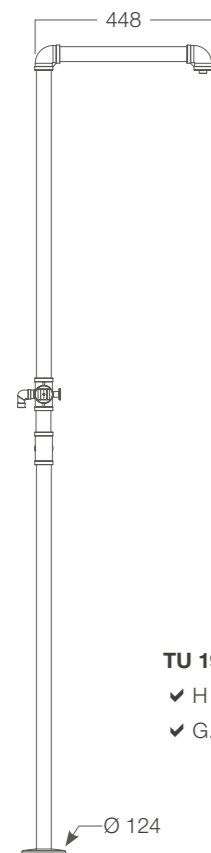

Colonna doccia TU-YO attacco pavimento con deviatore.

✓ **TU 190**

TU-YO floor mounted shower column with diverter.

Colonne de douche TU-YO raccord au sol avec inverseur.

VARIANTI / Variations / Variantes

- BI / NE / RU / AR / VE.....€ 1.500,00
- IX.....€ 1.300,00

TU 190

- ✓ H 2.281 mm
- ✓ G. ½" M

BI - Bianco/White/Blanc NE - Nero/Black/Noir RU - Ruggine/Rust/Rouille
AR - Arancio/Orange VE - Verde/Green/Vert IX - Acciaio/Steel/Acier

Colonna doccia TU-YO attacco pavimento per esterno.

✓ **TU 180-00**

TU-YO outdoors floor mounted shower column.

Colonne de douche TU-YO raccord au sol pour extérieur.

VARIANTI / Variations / Variantes

- IX.....€ 900,00