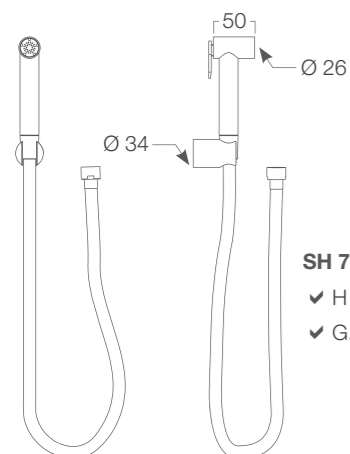

SH 701
✓ H 128 mm
✓ G. 1/2" F