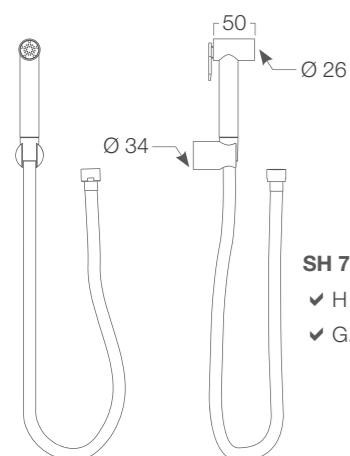

SH 701
✓ H 128 mm
✓ G. 1/2" F