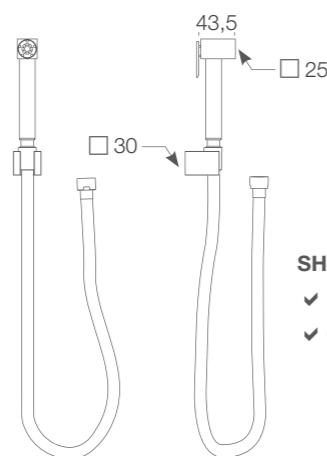

SH 702
✓ H 143,5 mm
✓ G. 1/2" F