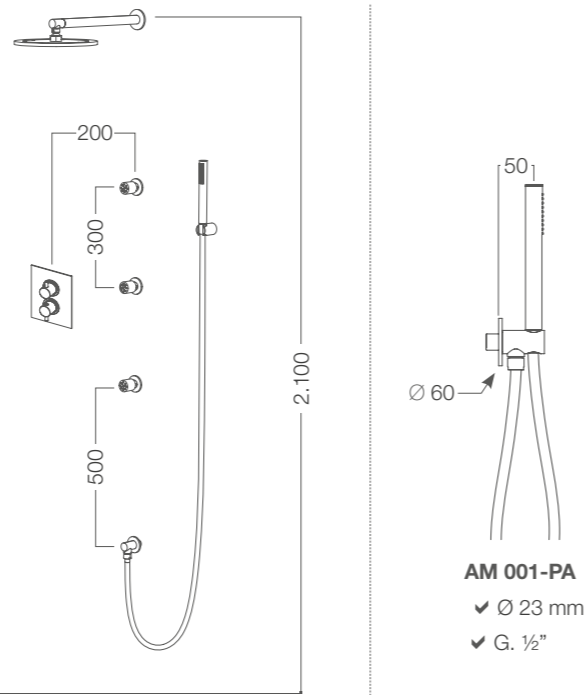

Ambiente completo tondo*.

✓ AM 001

Shower setting with round accessories*.

Ambiance ronde*.

VARIANTI / Variations / Variantes

- BI / NE ..... € 1.200,00
- CR ..... € 1.050,00

✓ AM 001-PA

Con kit presa acqua e supporto.

With water intake kit and shower holder.

Avec kit raccord et support.

VARIANTI / Variations / Variantes

- BI / NE ..... € 1.220,00
- CR ..... € 1.080,00

BI - Bianco/White/Blanc NE - Nero/Black/Noir
CR - Cromo/Chrome

QUOTE CONSIGLIATE/
Recommended distances/Distances recommandées

*Braccio/soffione/doccia/flessibile/supporto/presa acqua/
3 getti laterali/miscelatore termostatico.
*Shower arm/shower head/shower/flexible hose/shower holder/water intake/3
lateral jets/thermostatic mixer.
*Bras/pomme de douche/douche/flexible/support/prise d'eau/3 jets
latéraux/mitigeur thermostatique.

Ambiente completo quadro*.

✓ AM 401

Shower setting with square accessories*.

Ambiance carrée*.

VARIANTI / Variations / Variantes

- BI / NE ..... € 1.300,00
- CR ..... € 1.200,00

✓ AM 401-PA

Con kit presa acqua e supporto.

With water intake kit and shower holder.

Avec kit raccord et support.

VARIANTI / Variations / Variantes

- BI / NE ..... € 1.350,00
- CR ..... € 1.250,00

BI - Bianco/White/Blanc NE - Nero/Black/Noir
CR - Cromo/Chrome

QUOTE CONSIGLIATE/
Recommended distances/Distances recommandées