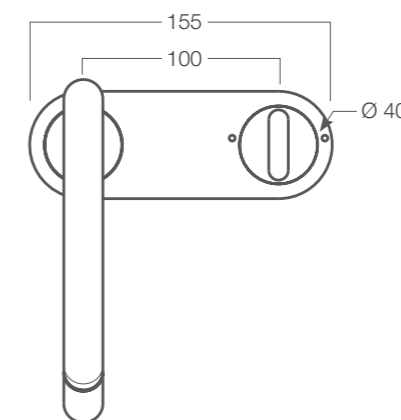

HO 002 / HO 102

- ✓ Ø 20 mm
- ✓ H 321 mm
- ✓ / 7°